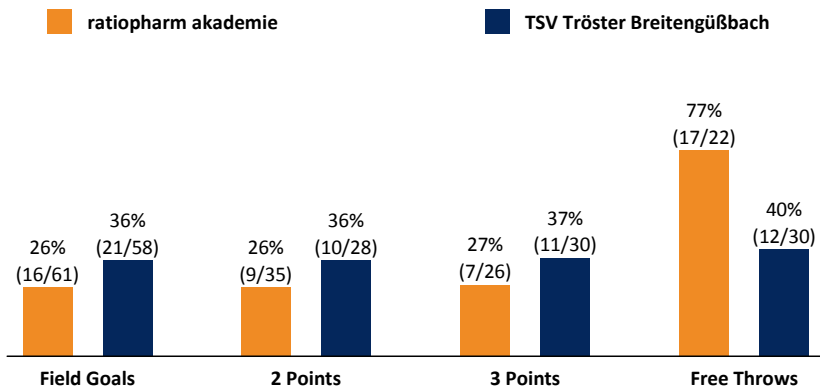

BTG - TSV Tröster Breitengüßbach (Coach: LEMPETZEDER Markus)

No.	Name	Min	PTS	2 Points	3 Points	Field Goals	Free Throws	OR	DR	TOT	AS	ST	TO	BS	SB	PF	FD	EFF	+/-
12	KRATZER Leon	31:24	9	1/4 (25%)		1/4 (25%)	7/13 (54%)	3	12	15	1		1	1		4	7	16	9
18	TARAS Tibor	28:27	22	3/5 (60%)	5/10 (50%)	8/15 (53%)	1/3 (33%)	2	7	9	2		3			5	3	21	18
8	KULBOKA Arnoldas	27:54	11	1/3 (33%)	3/10 (30%)	4/13 (31%)	0/4 (0%)	2	2	2	1	1	3			1	7	-1	7
7	HABFURTHER Nils	24:08	2	1/1 (100%)	0/2 (0%)	1/3 (33%)	0/2 (0%)	1	3	4	4		1			3	3	5	-2
14	SANDERS Moritz	16:52	3	1/4 (25%)	0/1 (0%)	1/5 (20%)	1/2 (50%)				1			1	1	3	2	0	1
9	KUNZ Marc	18:41	3	0/1 (0%)	1/1 (100%)	1/2 (50%)		1	2	3		1	2			3	1	4	8
13	KEPELER Daniel	17:46	7	2/4 (50%)		2/4 (50%)	3/4 (75%)	2	6	8	1	1	2	4		2	2	16	4
19	WOLF Nicolas	12:26	0	0/4 (0%)	0/1 (0%)	0/5 (0%)					2				1	1	1	-3	0
16	EDWARDSOON Felix	12:05	3	0/1 (0%)	1/4 (25%)	1/5 (20%)			1	1	3			1		2		4	5
17	GONNERT Oliver	5:48	3		1/1 (100%)	1/1 (100%)	0/2 (0%)				1		1			1	2	1	-1
5	UEBERALL Heinrich	4:29	2	1/1 (100%)		1/1 (100%)		1		1			1		1		2	-4	
6	MANDANA Alain-Jordan	DNP																	
Team / Coach								3	3	6									
Totals		200:00	65	10/28 (36%)	11/30 (37%)	21/58 (36%)	12/30 (40%)	13	36	49	16	3	14	7	2	26	28	71	9

ULM	Rebounds OR/DR/TOT	BTG
13 / 31 / 44		13 / 36 / 49
13	Assists	16
29	Fouls	26
26	Fouls Drawn	28
19	Turnovers	14
6	Steals	3
16	Points in the Paint	14
8	Second Chance Points	8
3	Fast Break Points	
4 (21:17)	Biggest Lead	9 (56:65)
6-0 (14:14)	Biggest Scoring Run	7-0 (2:9)
Lead Changes: 8		
Times Tied: 10		

#TOP4

/dieNBBL
@dieNBBL

/dieNBBL
/die_NBBL

LEGEND

+/- Plus-Minus-Rating   AS Assists   BS Blocked Shots   DNP Did Not Played   DR Defensive Rebounds   EFF Efficiency
FD Fouls Drawn   Min Minutes Played   OR Offensive Rebounds   OTx Overtime   PF Fouls   PTS Points
Qx Quarter Time   SB Shots Blocked   ST Steals   TO Turnovers   TOT Total Rebounds