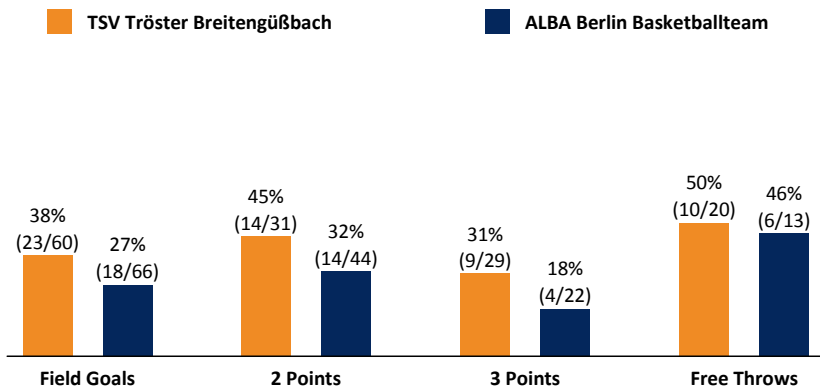

BER - ALBA Berlin Basketballteam (Coach: LWOWSKY Konstantin)

No.	Name	Min	PTS	2 Points	3 Points	Field Goals	Free Throws	OR	DR	TOT	AS	ST	TO	BS	SB	PF	FD	EFF	+/-	
17	SCHNEIDER Tim	27:27	12	2/4 (50%)	2/6 (33%)	4/10 (40%)	2/2 (100%)	2	3	5		2	1			4	2	12	-19	
8	ZYLKA Ferdinand	26:23	5	0/7 (0%)	1/5 (20%)	1/12 (8%)	2/2 (100%)		6	6		1	2			1	5	-1	-21	
4	HUNDT Bennet	25:56	3	0/3 (0%)	1/6 (17%)	1/9 (11%)			2	2	6		3			4	3	0	-3	
11	TURUDIC Benedikt	19:52	2	1/8 (13%)		1/8 (13%)	0/2 (0%)		2	2	2	1	2		2	2	3	-4	-14	
18	STANIC Filip	13:33	2	1/3 (33%)		1/3 (33%)	0/2 (0%)	4	2	6			1			1	2	3	-6	
6	KRSTANOVIC Marko	23:30	4	2/3 (67%)	0/1 (0%)	2/4 (50%)	0/2 (0%)		5	5	1		2			3	4	4	-19	
12	BUCK Badu	17:57	4	2/5 (40%)	0/2 (0%)	2/7 (29%)		1	1	2	1	1	2			1	1	1	-11	
14	PÖLKING Moses	15:01	6	2/3 (67%)		2/3 (67%)	2/2 (100%)	3	3	6	1	1	2			5	3	11	0	
9	AVDIC Rijad	12:06	2	1/2 (50%)	0/1 (0%)	1/3 (33%)			1	1		1		1				3	1	
13	DIMITRIJEVIC Aleksandar	8:24	0	0/1 (0%)		0/1 (0%)		1		1	1	1				3		2	6	
16	KNAUF Jacob	8:21	6	3/5 (60%)	0/1 (0%)	3/6 (50%)	0/1 (0%)	1	1	2			2		1	2	1	2	-6	
7	SKIBBE Lucas Marius	1:30	0						1	1			1					0	-3	
Team / Coach								3	7	10					1					
Totals			200:00	46	14/44 (32%)	4/22 (18%)	18/66 (27%)	6/13 (46%)	15	34	49	12	8	18	1	3	27	23	43	-19

BTG	BER
8 / 37 / 45	15 / 34 / 49
18	12
23	27
24	23
16	18
7	8
24	20
6	8
	4
26 (60:34)	4 (11:15)
10-0 (50:30)	8-0 (62:46)
Lead Changes: 14	
Times Tied: 3	

#TOP4

/dieNBBL
@dieNBBL

/dieNBBL
/die_NBBL

LEGEND

+/- Plus-Minus-Rating   AS Assists   BS Blocked Shots   DNP Did Not Played   DR Defensive Rebounds   EFF Efficiency
FD Fouls Drawn   Min Minutes Played   OR Offensive Rebounds   OTx Overtime   PF Fouls   PTS Points
Qx Quarter Time   SB Shots Blocked   ST Steals   TO Turnovers   TOT Total Rebounds