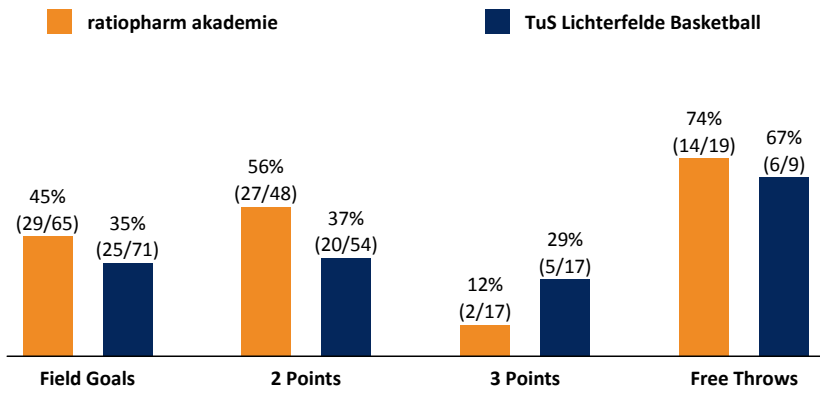

TUS - TuS Lichterfelde Basketball (Coach: BRILL Florian)

No.	Name	Min	PTS	2 Points	3 Points	Field Goals	Free Throws	OR	DR	TOT	AS	ST	TO	BS	SB	PF	FD	EFF	+/-
15	DRESCHER Hendrik	37:49	23	9/18 (50%)	1/5 (20%)	10/23 (43%)	2/2 (100%)	5	4	9	2	2	1		1	3	2	22	-10
9	MATTISSECK Jonas	37:12	15	3/13 (23%)	3/8 (38%)	6/21 (29%)		2	7	9	3		5	1	3	4	4	8	-15
10	DÖRR Jason	29:01	7	2/3 (67%)	1/2 (50%)	3/5 (60%)		1	3	4	2	1	2			4	1	10	-4
7	POST Ben Jannis	27:20	5	2/7 (29%)	0/2 (0%)	2/9 (22%)	1/1 (100%)	1	1	2		1	2		2	4	2	-1	-11
4	CAVALAR Laszlo	26:52	0	0/1 (0%)		0/1 (0%)		2	4	6	6	1	7			3	1	5	-6
6	KOROMA Dwayne	13:35	4	2/3 (67%)		2/3 (67%)	0/1 (0%)	1		1			1	1	1	3	2	3	-9
13	MILITAR Jeffrey	12:40	4	1/7 (14%)		1/7 (14%)	2/3 (67%)	3		3							3	0	-2
17	SCHENKENBERGER Jasper	9:18	3	1/2 (50%)		1/2 (50%)	1/2 (50%)		5	5	2	1	2				3	7	-3
5	HORNEMANN Can	3:22	0						1	1								1	0
16	HENNIG Malte	2:51	0						1	1								1	-5
11	NITZSCHE Eric	DNP																	
14	LAASER Julius	DNP																	
Team / Coach								4	2	6			1						
Totals		200:00	61	20/54 (37%)	5/17 (29%)	25/71 (35%)	6/9 (67%)	19	28	47	15	6	21	2	7	21	18	61	-13

ULM	TUS
8 / 29 / 37	19 / 28 / 47
Rebounds	OR/DR/TOT
17	Assists
17	Fouls
21	Fouls Drawn
13	Turnovers
11	Steals
44	Points in the Paint
9	Second Chance Points
8	Fast Break Points
13 (57:44)	Biggest Lead
10-0 (48:37)	Biggest Scoring Run
	Lead Changes: 2
	Times Tied: 6

#TOP4

/dieNBBL
@dieNBBL

/dieNBBL
/die_NBBL

LEGEND
+/- Plus-Minus-Rating   AS Assists   BS Blocked Shots   DNP Did Not Played   DR Defensive Rebounds   EFF Efficiency
FD Fouls Drawn   Min Minutes Played   OR Offensive Rebounds   OTx Overtime   PF Fouls   PTS Points
Qx Quarter Time   SB Shots Blocked   ST Steals   TO Turnovers   TOT Total Rebounds