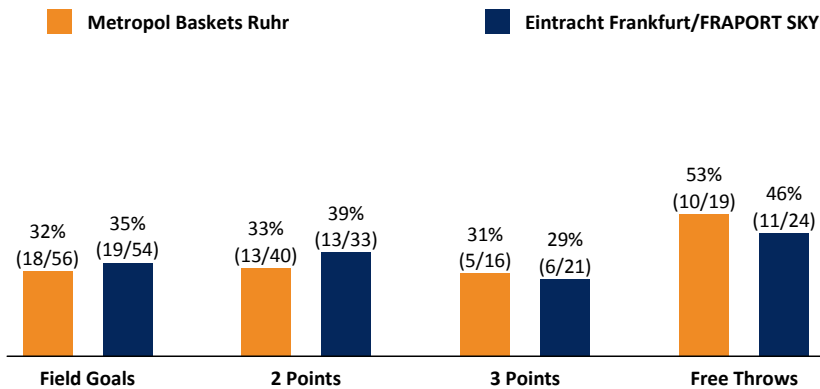

FRA - Eintracht Frankfurt/FRAPORT SKYLINERS (Coach: KANNGIEßER Olaf)

No.	Name	Min	PTS	2 Points	3 Points	Field Goals	Free Throws	OR	DR	TOT	AS	ST	TO	BS	SB	PF	FD	EFF	+/-	
4	LITZBACH Noah	35:29	14	4/7 (57%)	2/6 (33%)	6/13 (46%)	0/1 (0%)		6	6	1	2	2			3	3	13	4	
6	LETSIOS Aris	32:43	7	3/7 (43%)	0/3 (0%)	3/10 (30%)	1/2 (50%)		3	3	1	1	1			2	4	3	-2	
8	GIETZ Jim Augustin	31:54	16	1/3 (33%)	2/8 (25%)	3/11 (27%)	8/15 (53%)	1	1	2	1	2	5	1		4	10	2	3	
7	BENDER Fabian	23:44	9	2/2 (100%)	1/1 (100%)	3/3 (100%)	2/2 (100%)		4	4	6	2	1	1		5	3	21	3	
14	STAHL Felix Elias	23:08	5	1/2 (50%)	1/1 (100%)	2/3 (67%)	0/2 (0%)	4	1	5		4	1	1		4	1	11	5	
5	ONYIA Alvin	31:39	4	2/8 (25%)	0/2 (0%)	2/10 (20%)	0/2 (0%)	1	5	6	4	5	2			1	3	7	8	
15	DIETRICH Vincent	8:46	0	0/2 (0%)		0/2 (0%)		1		1			1			1		-2	-1	
16	SCHRÄDT Tim-David	8:12	0	0/1 (0%)		0/1 (0%)		1	1	2			1			2		0	0	
11	VASILJEVIC Risto	4:25	0	0/1 (0%)		0/1 (0%)									1			-1	0	
9	LAGERMAN Nicolas	DNP																		
10	JANSSEN Alexander	DNP																		
12	KÜPELI Eren	DNP																		
Team / Coach								1		1			2							
Totals			200:00	55	13/33 (39%)	6/21 (29%)	19/54 (35%)	11/24 (46%)	9	21	30	13	16	16	3	1	22	24	53	4

MET	FRA
17 / 33 / 50	9 / 21 / 30
13	13
23	22
22	24
25	16
6	16
20	22
11	6
4	4
8 (13:5)	9 (44:53)
6-0 (10:4)	9-0 (38:42)
	Lead Changes: 2
	Times Tied: 5

#TOP4

/dieNBBL
@dieNBBL

/dieNBBL
/die_NBBL

LEGEND
+/- Plus-Minus-Rating   AS Assists   BS Blocked Shots   DNP Did Not Played   DR Defensive Rebounds   EFF Efficiency
FD Fouls Drawn   Min Minutes Played   OR Offensive Rebounds   OTx Overtime   PF Fouls   PTS Points
Qx Quarter Time   SB Shots Blocked   ST Steals   TO Turnovers   TOT Total Rebounds