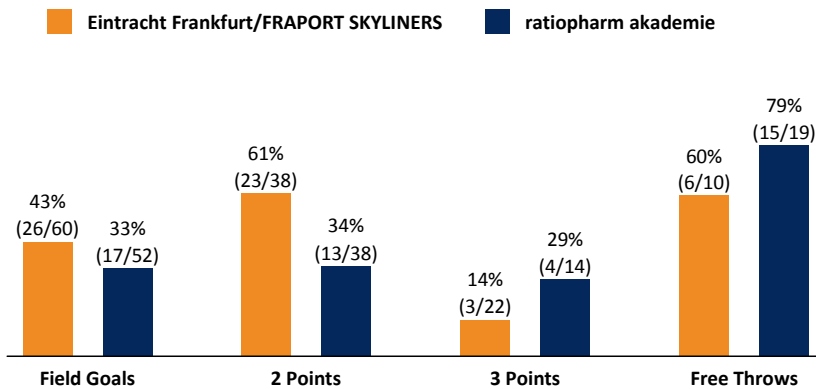

ULM - ratiopharm akademie (Coach: NAGY Zoltan)

No.	Name	Min	PTS	2 Points	3 Points	Field Goals	Free Throws	OR	DR	TOT	AS	ST	TO	BS	SB	PF	FD	EFF	+/-	
15	FAZEKAS Mate	34:09	21	6/18 (33%)		6/18 (33%)	9/11 (82%)	2	9	11	3		5		1	1	10	16	-8	
5	KÖPPLE Tim	32:31	15	4/10 (40%)	1/4 (25%)	5/14 (36%)	4/6 (67%)	1	3	4	2		2			2	5	8	-2	
13	KRIMMER Moritz	31:22	2	1/1 (100%)	0/1 (0%)	1/2 (50%)		5	4	9	2		3			2	1	9	-12	
4	PUHALI Dejan	29:26	6	0/2 (0%)	2/5 (40%)	2/7 (29%)				2	2		2				2	1	-4	
6	REISIG Edward	20:24	4	1/3 (33%)	0/2 (0%)	1/5 (20%)	2/2 (100%)		2	2	1		2	1		5	3	2	-5	
8	KIMPEL Tom	18:45	0	0/2 (0%)	0/1 (0%)	0/3 (0%)		1		1	1	3				2		2	-3	
7	HANZALEK Jan	12:57	2	1/1 (100%)		1/1 (100%)					1		1			2	1	2	-8	
9	MIGNEMI Fabio	11:01	3	0/1 (0%)	1/1 (100%)	1/2 (50%)			3	3		2	2			1	1	5	2	
11	HERTLE Daniel	5:47	0								1					2		1	1	
14	PACHUCKI Philipp	3:04	0															0	-1	
10	BRUCKE Kajetan	DNP	0															0	0	
12	HÖTZEL Vincent	DNP	0															0	0	
Team / Coach								1	2	3										
Totals			200:00	53	13/38 (34%)	4/14 (29%)	17/52 (33%)	15/19 (79%)	10	23	33	13	5	17	1	1	17	23	49	-8

FRA	ULM
10 / 24 / 34	10 / 23 / 33
14	13
23	17
17	23
15	17
10	5
40	20
2	7
12	
12 (57:45)	5 (4:9)
9-0 (36:29)	4-0 (0:4)
Lead Changes: 9	
Times Tied: 5	

#TOP4

/dieNBBL
@dieNBBL

/dieNBBL
/die_NBBL

LEGEND

+/- Plus-Minus-Rating   AS Assists   BS Blocked Shots   DNP Did Not Played   DR Defensive Rebounds   EFF Efficiency
FD Fouls Drawn   Min Minutes Played   OR Offensive Rebounds   OTx Overtime   PF Fouls   PTS Points
Qx Quarter Time   SB Shots Blocked   ST Steals   TO Turnovers   TOT Total Rebounds